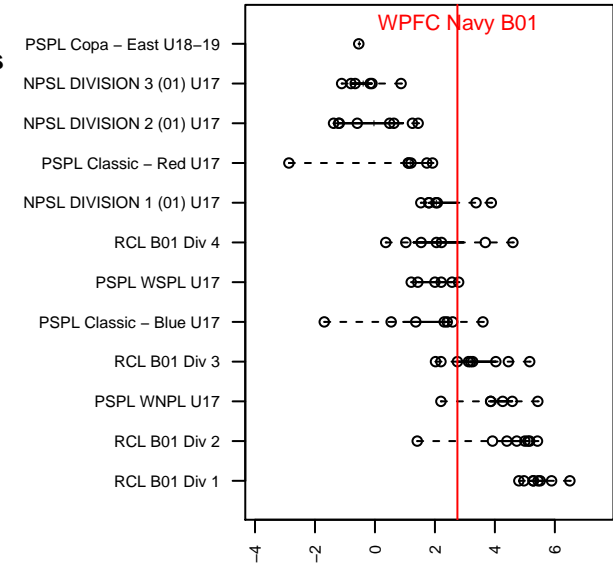

**attack and defense rating
relative to others at age
and all opponents in last 13 months**