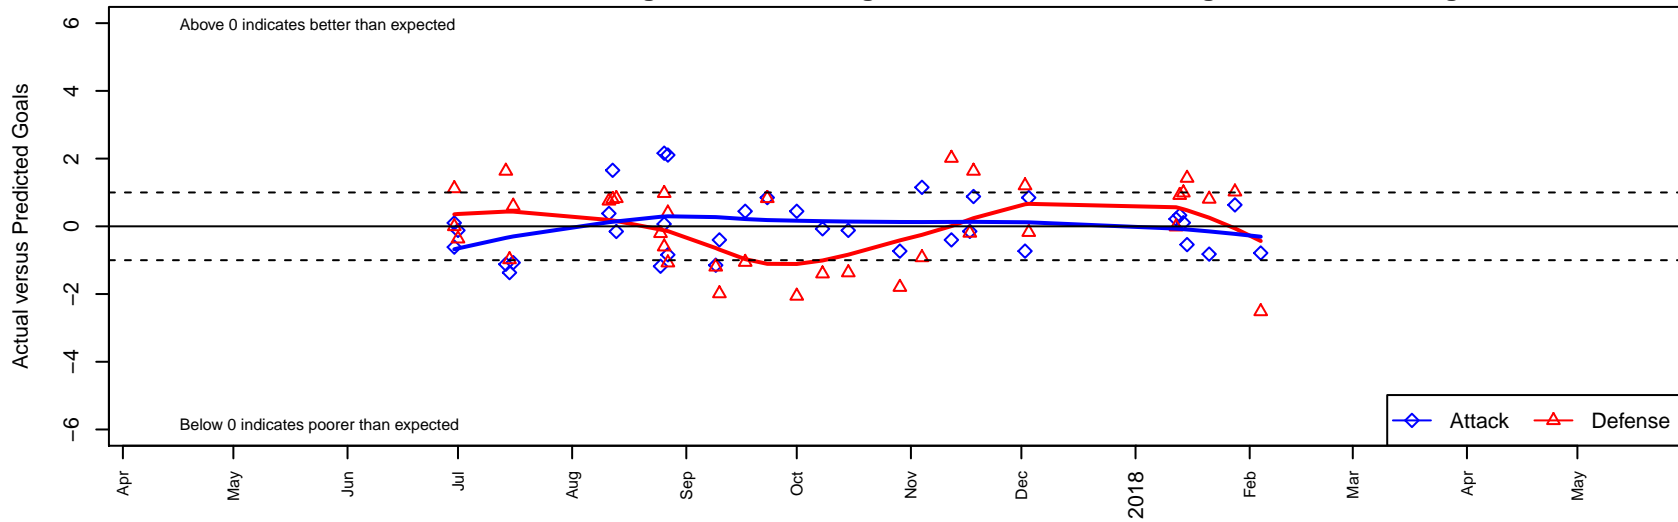

WPFC Navy B01

Washington Premier FC
 Tacoma, WA
 B01 total strength=1564
 attack=13.14 defense=15.15
 fall league = RCL B01 Div 3

alt names used:
 WASHINGTON PREMIER WPFC 01B NAVY (v
 WPFC B01 Navy
 WPFC B01 Navy C
 WPFC B01' Navy – Murray
 Washington Premier FC B01 Navy
 WPFC B01 Navy C

WPFC Navy B01
 Dots are actual minus expected GF (blue circles) and GA (red triangles).
 Blue line is smoothed change in attack strength. Red is smoothed change in defense strength.

**attack and defense variance (black dot)
relative to other teams
and top 10 in region**