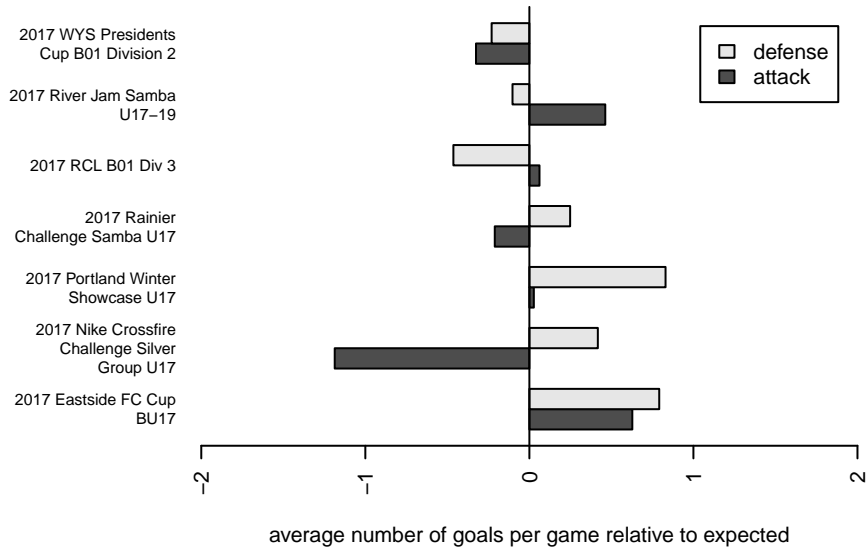

Performance relative to 13 month average