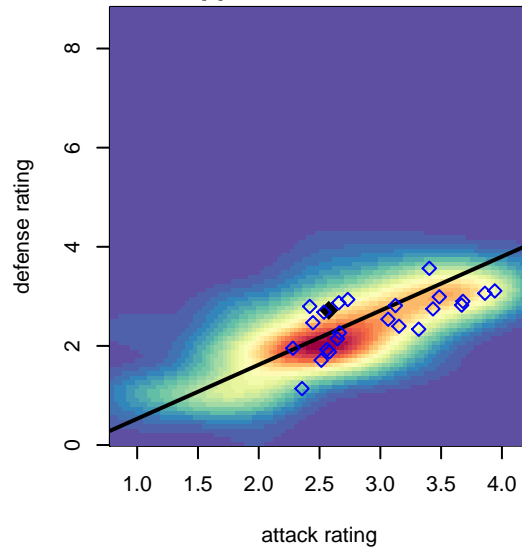

**attack and defense rating
relative to others at age
and all opponents in last 13 months**