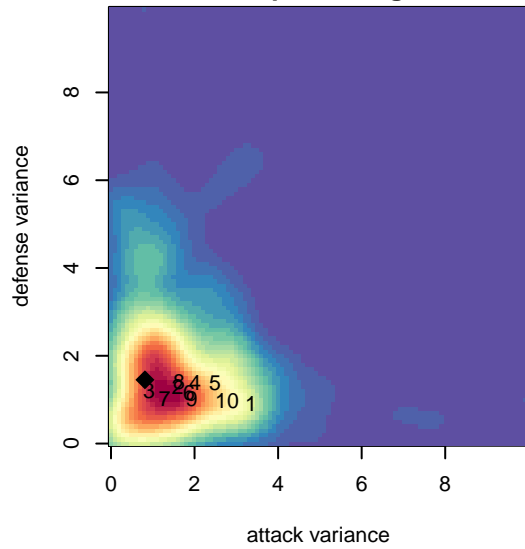

WPFC Navy B01

Washington Premier FC
 Tacoma, WA
 B01 total strength=1564
 attack=13.14 defense=15.15
 fall league = RCL B01 Div 3

alt names used:
 WASHINGTON PREMIER WPFC 01B NAVY (v
 WPFC B01 Navy
 WPFC B01 Navy C
 WPFC B01' Navy – Murray
 Washington Premier FC B01 Navy
 WPFC B01 Navy C

WPFC Navy B01
 Dots are actual minus expected GF (blue circles) and GA (red triangles).
 Blue line is smoothed change in attack strength. Red is smoothed change in defense strength.

**attack and defense variance (black dot)
relative to other teams
and top 10 in region**