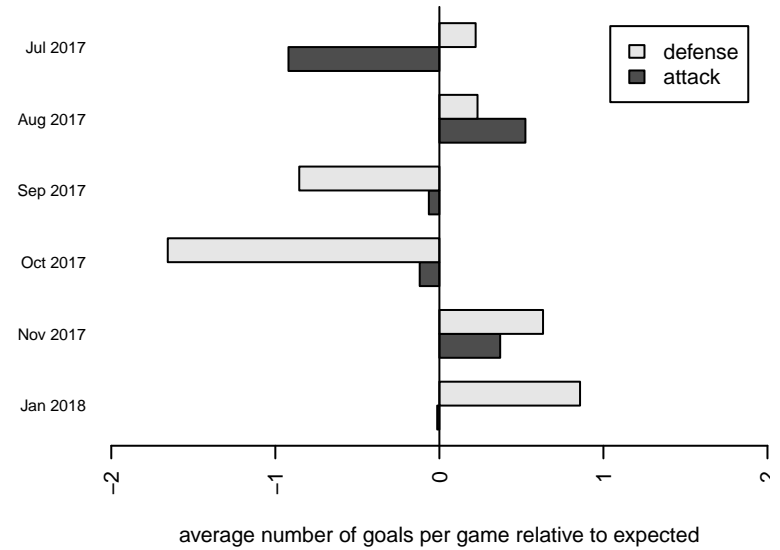

Performance relative to 13 month average